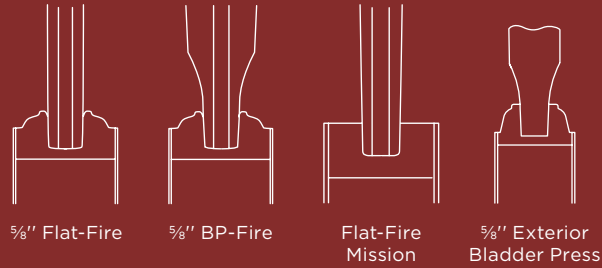

Top rail options:
Arched, Square

More options available!

EXTERIOR/FIRE RATED OPTIONS

Thickness options are 1 3/4" and 2 1/4"

3 PANEL TRADITIONAL

3TM

Top rail options:
Arched, Square

PROFILES AVAILABLE