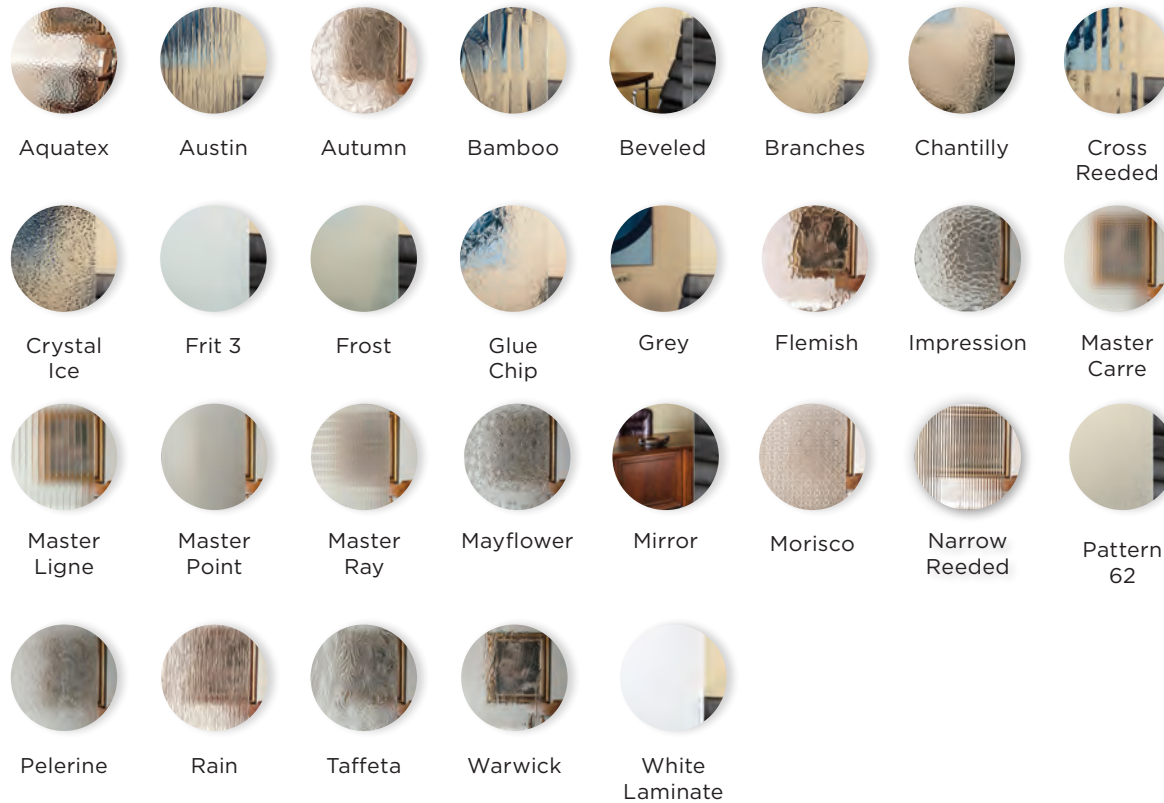

INTERIOR/EXTERIOR GLASS OPTIONS

A variety of glass options are available for interior and exterior doors, including custom etching. Personalize your door by making it one of a kind!

Helpful Hint

Take into consideration what your room will be used for when thinking of glass options.

PATTERN	PRIVACY LEVEL	LIGHT TRANSMISSION
Autumn	High	90%, 88%, 86%
Bamboo	High	87%, 84%
Flemish	Low	90%, 88%, 86%
Frit	High	N/A
Frost	Medium	N/A
Glue Chip	Medium	NPD
Master Carre	Medium	89%, 89%, 89%
Master Ligne	Medium	89%, 88%
Master Point	Medium	89%, 85%
Master Ray	Medium	85%, 85%
Morisco	High	NPD
Taffeta	Medium	90%
White Laminate	High	N/A

GLASS DOORS

Choose one of our standard door layouts or create your own panel and glass combination using any of our glass options.

GLASS OPTIONS

To visualize a custom design, try our Configurator at doorconfig.woodportdoors.com.

Note: not every glass offering is available in full-view lengths

Woodport Doors reserves the right to modify and/or delete any of our glass options.