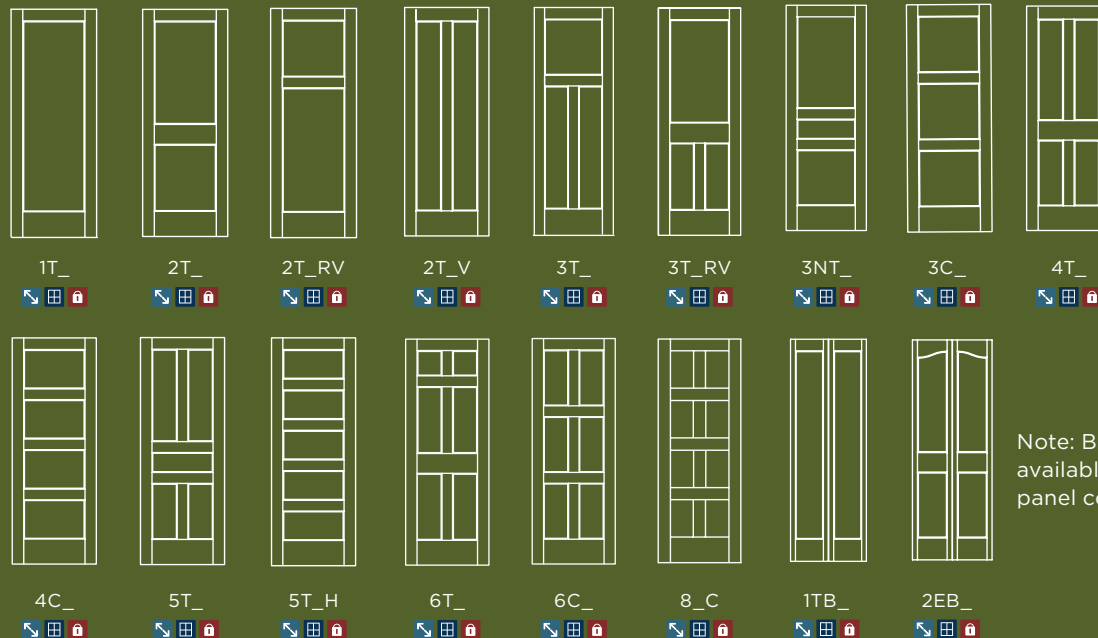

PROFILES AVAILABLE

Bladder Pressed

Single Hip

Double Hip

DESIGNS AVAILABLE

Panel Door

Note: Bi-folds available for all panel configurations

Note: Arch and eyebrow available in all panel configurations