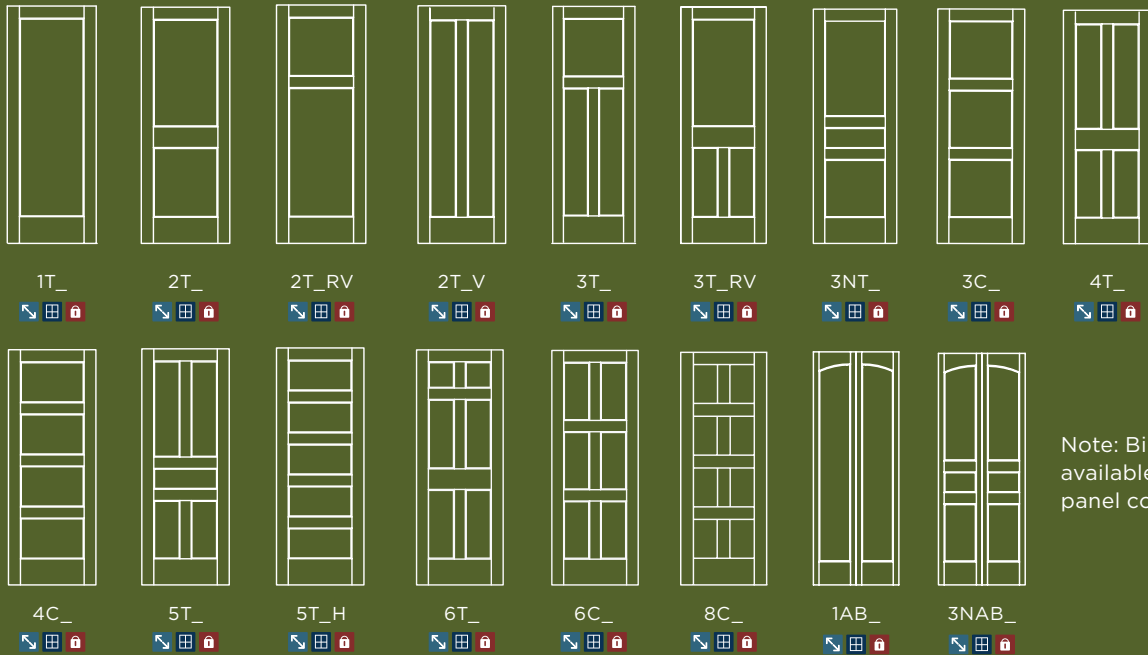

Door options available

Sticking Profiles: Mission, Ovolo

Panel Profiles: Flat, Single Hip Raised,
Double Hip Raised, Bladder Press Raised

See page 4 for more information.

Pre-hang Options Available for All Doors

Thickness options are 1 3/8" and 1 3/4"

PROFILES AVAILABLE

Ovolo Flat Mission Flat Stepped Mission Mission French

More options
ONLINE

woodportdoors.com/door-type/flat-panel

DESIGNS AVAILABLE

Note: Bi-folds available for all panel configurations

Note: Arch and eyebrow available in all panel configurations

INTERIOR DOORS

PROFILES AVAILABLE

Standard Louver

Plantation Louver

More options
ONLINE

woodportdoors.com/door-type/louver-doors

DESIGNS AVAILABLE