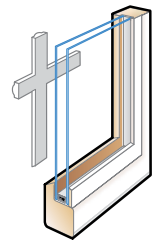

Colonial

Prairie

Specified
Equal Light

Configurations

Full divided light includes grilles on the interior and exterior of the entranceway. It is available with a spacer between the glass panes for an authentic, divided light appearance. For ease of cleaning, a simple removable interior grille is also offered.

Full divided light creates a look of architectural authenticity.

Removable interior grille makes cleaning easy.

Profiles & Widths

Grilles are available in four standard widths: $\frac{3}{4}$ ", $\frac{7}{8}$ ", $1 \frac{1}{8}$ " and $1 \frac{1}{2}$ ".