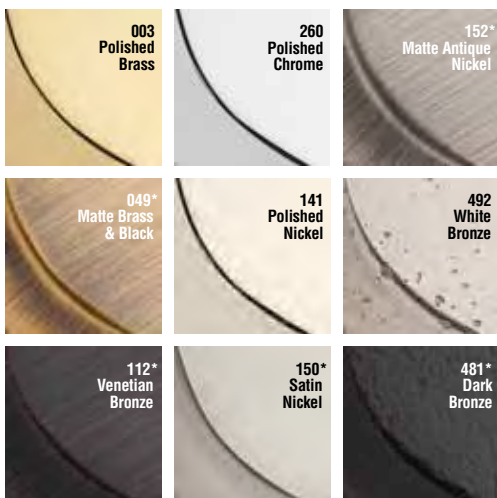

FINISHES

*HAND-RELIEVED FINISHES

Satin Black (190)
Available May 2018.

TRADITIONAL

Elizabeth Handleset Matte Antique Nickel Finish

HANDLESETS

Chesapeake
with Curve Lever

Columbus
with Ellipse Knob