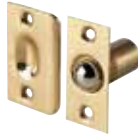

Arch Lever
with Rustic Arch Rose

FINISHES

ACCESSORIES

Contemporary Knocker, Rectangular Bell Button, And Seattle Handleset. Polished Chrome Finish.

DOOR KNOCKERS

S

Contemporary

Ring

BELL BUTTONS

Oval

Rectangular

Arch

Consult Dealer for finish availability

DOOR ACCESSORIES

Flush Bolt

Edge Pull

Observascope

Ball Catch

6" Surface Bolt

4" Surface Bolt

WINDOW HARDWARE

Flush Pull

Sash Lift

Sash Lock