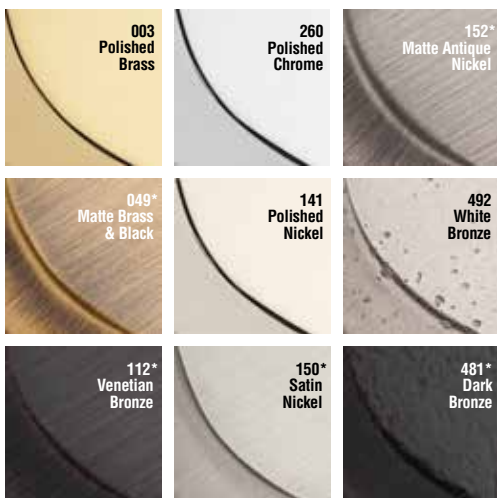

FINISHES

*HAND-RELIEVED FINISHES

Satin Black (190)
Available May 2018.

TRADITIONAL

Elizabeth Handleset Matte Antique Nickel Finish

HANDLESETS

Chesapeake
with Curve Lever

Columbus
with Ellipse Knob

**Polished
Chrome**

**Satin
Nickel**

**Polished
Nickel**

**Venetian
Bronze**

**Satin
Black**

Satin Black (190)
Available May 2018.

RUSTIC

Longview Handleset Dark Bronze Finish