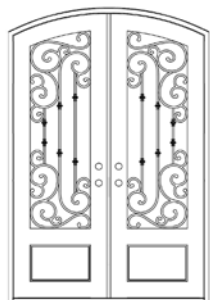

80 Series

The Epitome of "Classic" Design

The Milan Iron Door will emphasize your home's sophistication and style. You'll feel refreshed when you walk up to the Milan at the end of a long day and know that you're finally home and can relax.

Stock double doors available in 72" x 96" and 64" x 96".