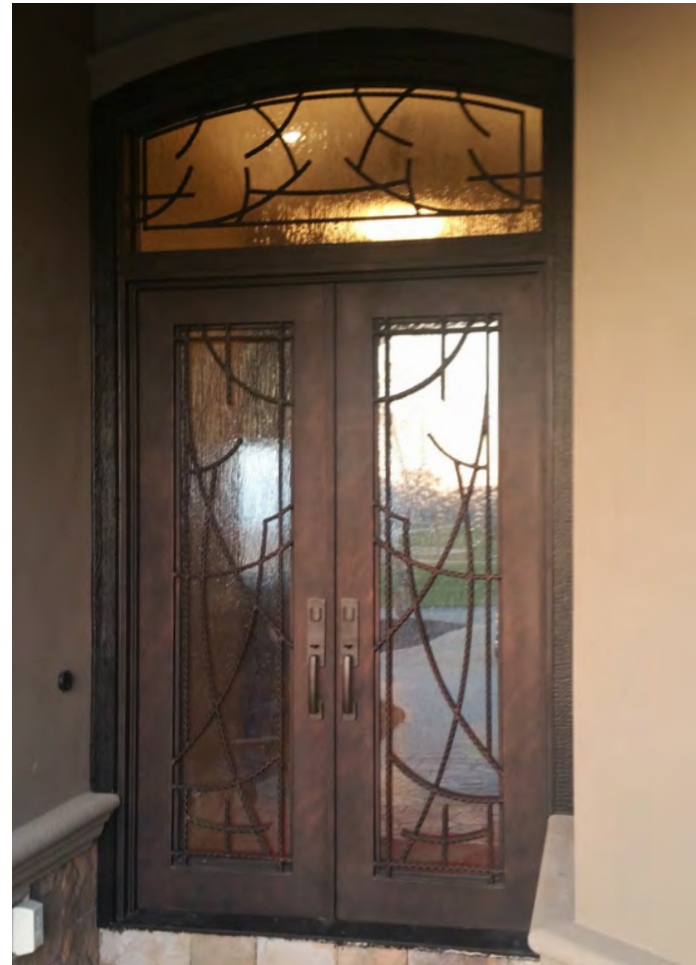

THE COSMO

12 Series