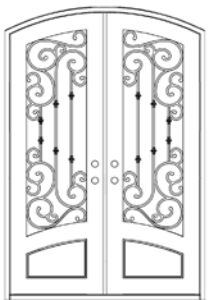

THE MILAN

10 Series