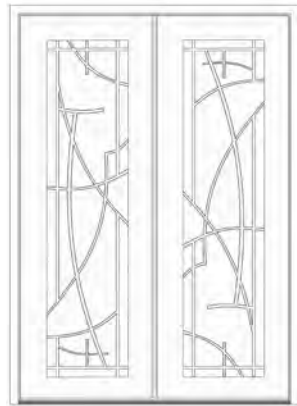

70 Series

Modern Art At Your Doorstep

The Cosmo Iron Door is sleek and modern. Asymmetrical lines and curves connect to catch your eye. Make a statement with the kinetic energy of a Cosmo Iron Door.

Stock double doors available in 72" x 96" and 64" x 96". Stock single doors available in 42" x 96".