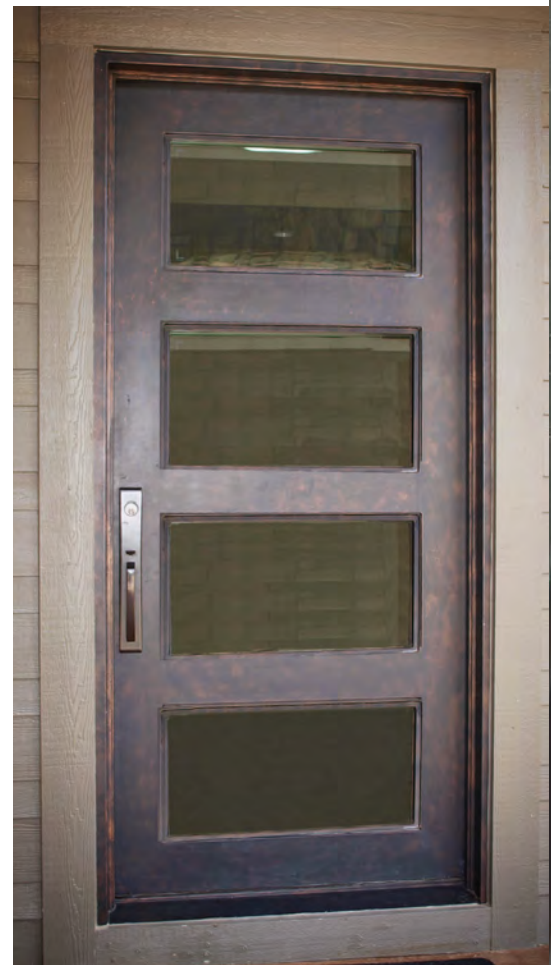

THE APOLLO

12 Series