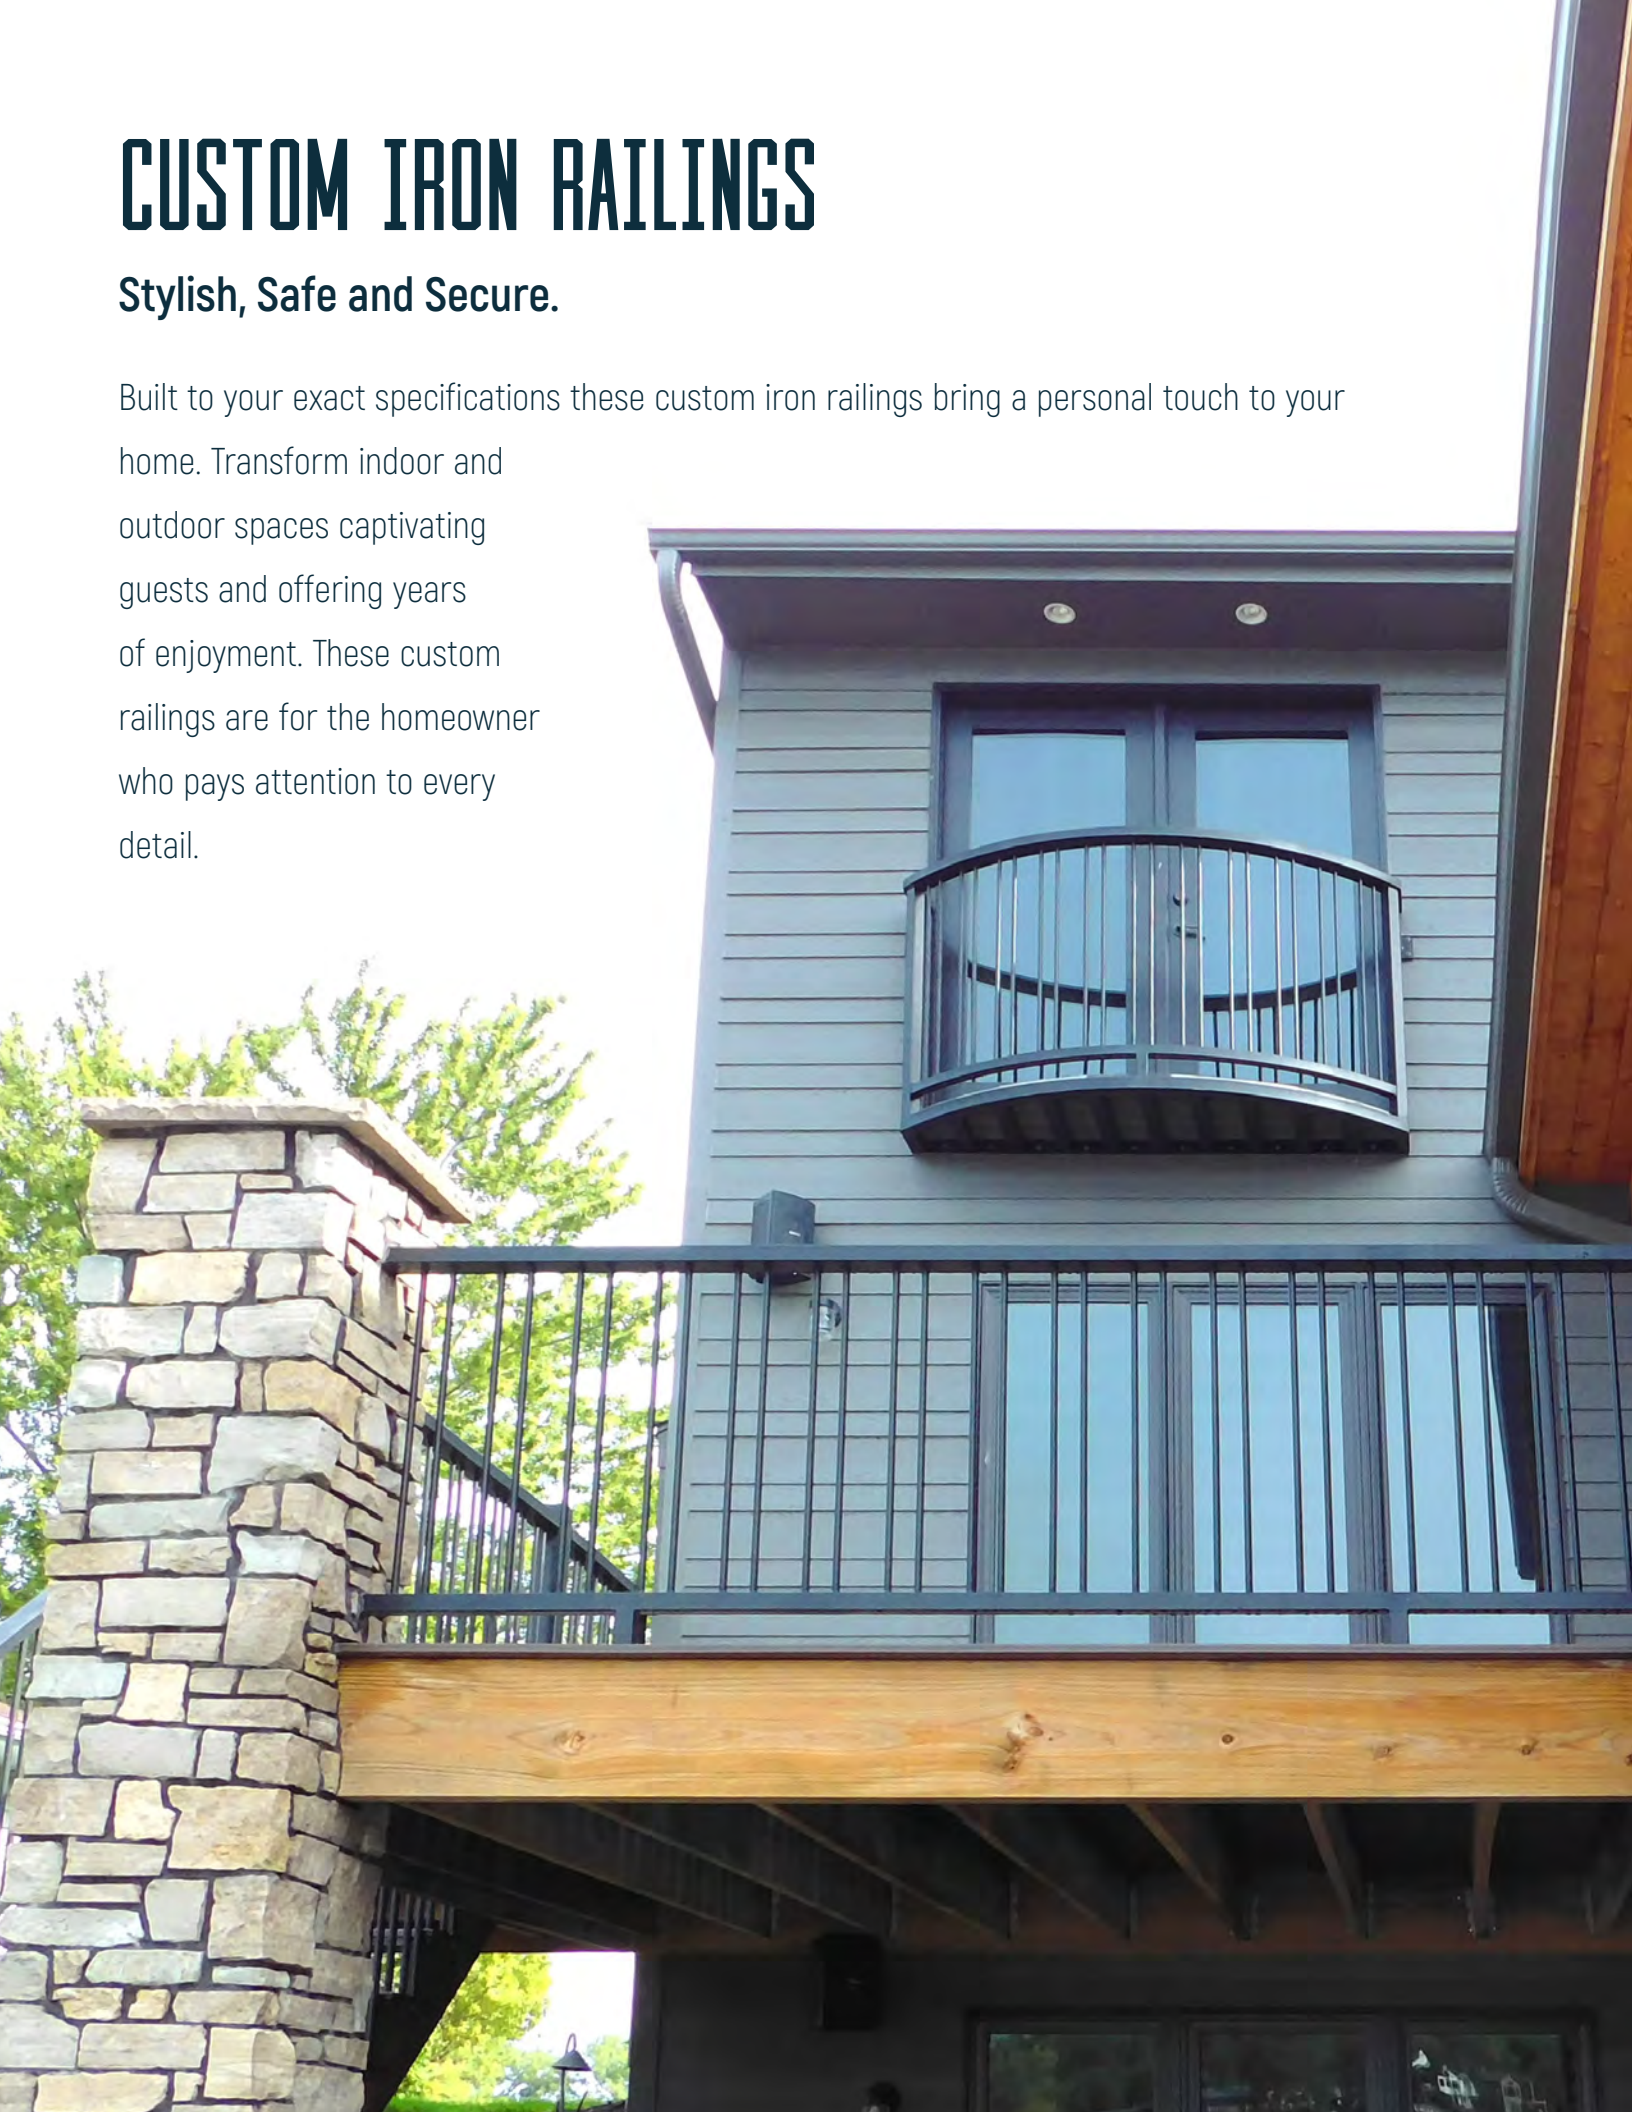

CUSTOM IRON RAILINGS

Stylish, Safe and Secure.

Built to your exact specifications these custom iron railings bring a personal touch to your home. Transform indoor and outdoor spaces captivating guests and offering years of enjoyment. These custom railings are for the homeowner who pays attention to every detail.