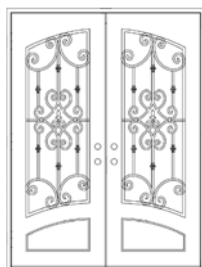

THE FLORENCE

30 Series

Dignified and Graceful

The Florence defines a "Stately European Design". You will be greeted by traditional influence, classic lines, and curves upon entering the Florence.

Stock double doors available in 72" x 96" and 64" x 96". Stock single doors available in 42" x 96".