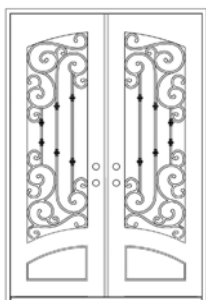

THE MILAN

30 Series

The Epitome of "Classic" Design

The Milan Iron Door will emphasize your home's sophistication and style. You'll feel refreshed when you walk up to the Milan at the end of a long day and know that you're finally home and can relax.

Stock double doors available in 72" x 96" and 64" x 96".