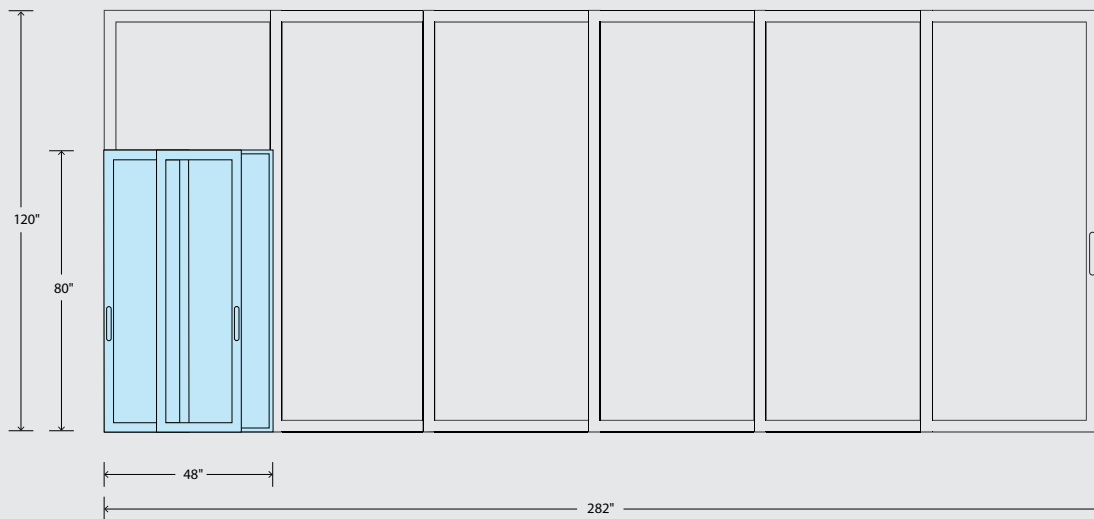

Styles & Sizing

WINDOW CAPABILITIES

Minimum/maximum sizing may differ when selecting enhanced rating options

AWNING

CASEMENT

FIXED

SINGLE-HUNG*

DOUBLE-HUNG

SINGLE-SLIDING

BAY

Available in 30- and 45-degree angles

BOW

Bow windows have a 10-degree angle and can scale from 3 to 5 lites

FIXED, RADIUS & GEOMETRIC

*Tilt single-hung shown. Side-load single-hung minimum (12" x 24") maximum (48" x 96")

PATIO CAPABILITIES

Minimum/maximum sizing may differ when selecting enhanced rating options

SLIDING PATIO DOOR

MULTI-SLIDE PATIO DOOR

Max panel sizes 4' x 10' and 5' x 8'

Casement Windows

LET IN THE FRESH AIR

Single-Hung Windows

S I M P L E & S M A R T

These windows are best suited to traditional architectural styles. Single-hung windows feature a bottom sash that lifts vertically towards a fixed top sash and tilts in for easy cleaning and maintenance.