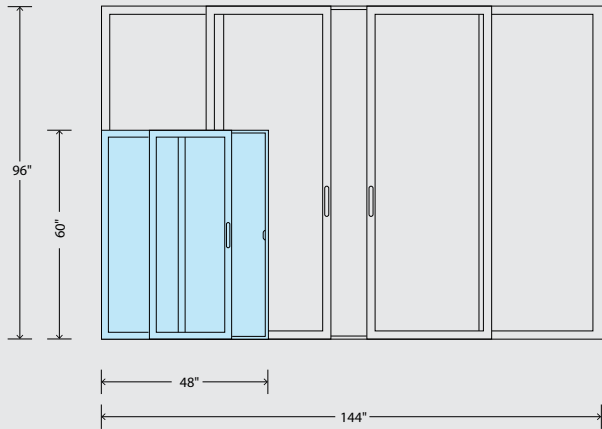

Styles & Sizing

WINDOW CAPABILITIES

Minimum/maximum sizing may differ when selecting enhanced rating options

AWNING

CASEMENT

FIXED

SINGLE-HUNG*

DOUBLE-HUNG

SINGLE-SLIDING

BAY

Available in 30- and 45-degree angles

BOW

Bow windows have a 10-degree angle and can scale from 3 to 5 lites

FIXED, RADIUS & GEOMETRIC

*Tilt single-hung shown. Side-load single-hung minimum (12" x 24") maximum (48" x 96")

PATIO CAPABILITIES

Minimum/maximum sizing may differ when selecting enhanced rating options

SLIDING PATIO DOOR

MULTI-SLIDE PATIO DOOR

Max panel sizes 4' x 10' and 5' x 8'

Casement Windows

LET IN THE FRESH AIR