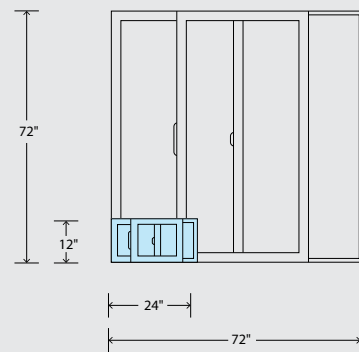

SINGLE-SLIDING

BAY

Available in 30- and 45-degree angles

BOW

Bow windows have a 10-degree angle and can scale from 3 to 5 lites

FIXED, RADIUS & GEOMETRIC

*Tilt single-hung shown. Side-load single-hung minimum (12" x 24") maximum (48" x 96")

PATIO CAPABILITIES

Minimum/maximum sizing may differ when selecting enhanced rating options

SLIDING PATIO DOOR

MULTI-SLIDE PATIO DOOR

Max panel sizes 4' x 10' and 5' x 8'

Casement Windows

LET IN THE FRESH AIR