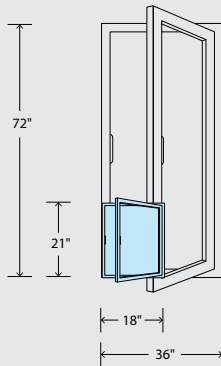

Styles & Sizing

WINDOW CAPABILITIES

Minimum/maximum sizing may differ when selecting enhanced rating options

CASEMENT

Available in 30- and 45-degree angles

Bow windows have a 10-degree angle and can scale from 3 to 5 lites

*Tilt single-hung shown. Side-load single-hung minimum (12" x 24") maximum (48" x 96")