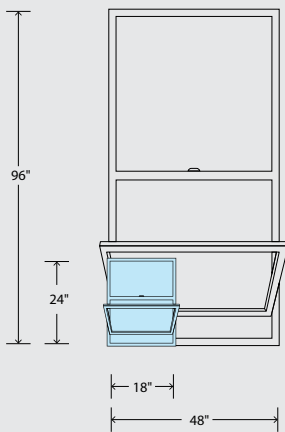

Styles & Sizing

WINDOW CAPABILITIES

Minimum/maximum sizing may differ when selecting enhanced rating options

AWNING

CASEMENT

FIXED

SINGLE-HUNG*

DOUBLE-HUNG

SINGLE-SLIDING

BAY

Available in 30- and 45-degree angles

BOW

Bow windows have a 10-degree angle and can scale from 3 to 5 lites

FIXED, RADIUS & GEOMETRIC

*Tilt single-hung shown. Side-load single-hung minimum (12" x 24") maximum (48" x 96")