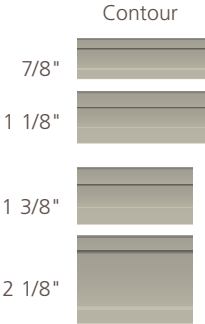

GRILLES BETWEEN THE GLASS (GBG)

This option provides style without the upkeep. Select from three widths in flat or contoured metal grilles in many of our clad colors.

SIMULATED DIVIDED LITES (SDL)

For a true "paned" window look, our simulated divided lites feature bars that are permanently adhered to both the interior and exterior glass; a shadow bar between the panes of glass is also available. Choose divided lites in four bar widths.