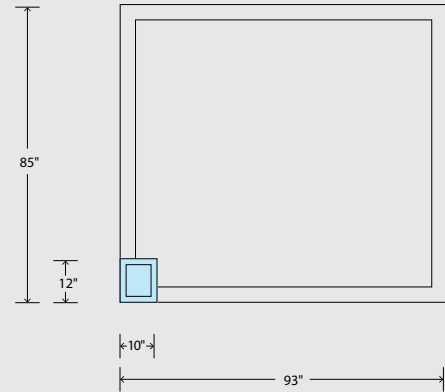

Styles & Sizing

WINDOW CAPABILITIES

Minimum/maximum sizing may differ when selecting enhanced rating options

FIXED

Available in 30- and 45-degree angles

Bow windows have a 10-degree angle and can scale from 3 to 5 lites

*Tilt single-hung shown. Side-load single-hung minimum (12" x 24") maximum (48" x 96")