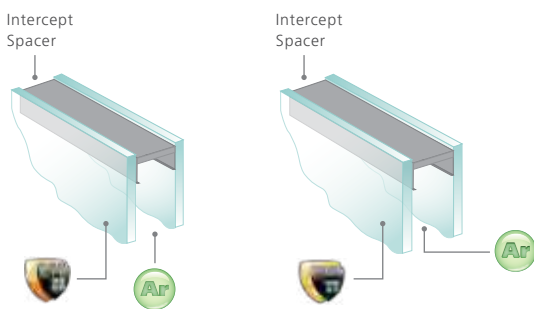

Performance Glass Options

INSULATED GLASS

High-performance Low-E glass combined with advanced spacer systems and gas sealed between the panes are key elements bringing comfort to you and your home. The JELD-WEN® Premium™ Vinyl windows and patio doors glass package options were designed with energy efficiency in mind.

DOUBLE-PANE PACKAGES