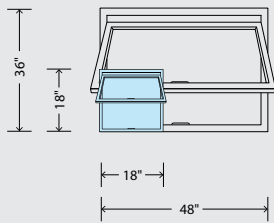

Styles & Sizing

WINDOW CAPABILITIES

Minimum/maximum sizing may differ when selecting enhanced rating options

AWNING