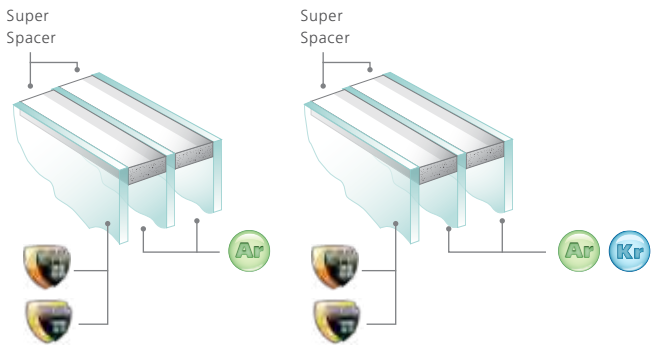

TRIPLE-PANE PACKAGES