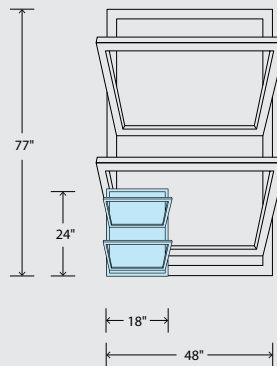

Styles & Sizing

WINDOW CAPABILITIES

Minimum/maximum sizing may differ when selecting enhanced rating options

AWNING

CASEMENT

FIXED

SINGLE-HUNG*

DOUBLE-HUNG

SINGLE-SLIDING

BAY

Available in 30- and 45-degree angles

BOW

Bow windows have a 10-degree angle and can scale from 3 to 5 lites

FIXED, RADIUS & GEOMETRIC

*Tilt single-hung shown. Side-load single-hung minimum (12" x 24") maximum (48" x 96")

PATIO CAPABILITIES

Minimum/maximum sizing may differ when selecting enhanced rating options

SLIDING PATIO DOOR

MULTI-SLIDE PATIO DOOR

Max panel sizes 4' x 10' and 5' x 8'

Casement Windows

LET IN THE FRESH AIR